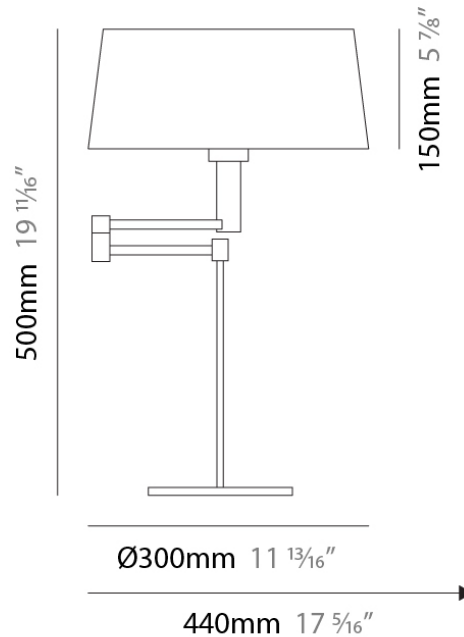

CLASSIC PORTABLE

D84062-PBR

PROJECT _____

TYPE _____

NOTES _____

QUANTITY _____

DATE _____

GENERAL

Series: Classic

Brand: Panzeri

Division: Design

Mounting Type: Portable

Mounting Location: Table

Subcategory: Table

PHYSICAL

Diameter (mm): 300

Diameter (in): 11 ¹³/₁₆"

Height (mm): 500

Height (in): 19 ¹¹/₁₆"

Extension (mm): 550

Extension (in): 21 ⁵/₈"

Light Distribution: Direct / Indirect

Weight (kg): 5.9

Weight (lbs): 13

Diffuser: White Fireproof Fabric Shade

ELECTRICAL

Number of Lamps: 1

Lamp Type: LED / CFL / Incandescent

Bulb Included: Bulb Not Included

Total Output Wattage (W): 8 / 15 / 60

Max. Wattage Per Lamp (W): 8 / 15 / 60

Lamp Base: E26

Input Voltage (V): 120

LED

OPTICAL

RATINGS AND CERTIFICATIONS

Certified By: CSA Certified to UL and CSA Standards

IP rating: IP20