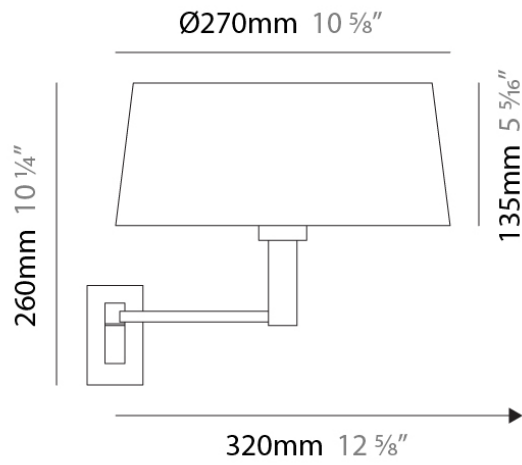

D83047-PBR

PROJECT _____

TYPE _____

NOTES _____

QUANTITY _____

DATE _____

GENERAL

Series: Classic
Brand: Panzeri
Division: Design
Mounting Type: Surface
Mounting Location: Wall
Subcategory: Ambient

PHYSICAL

Shape: Abstract
Length (mm): 270
Length (in): 10 ⁵/₈
Height (mm): 260
Height (in): 10 ¹/₄
Extension (mm): 320
Extension (in): 12 ⁵/₈
Light Distribution: Direct / Indirect
Weight (kg): 0.835
Weight (lbs): 1.88
Diffuser: White Fireproof Fabric Shade
Fixture Material: Metal

ELECTRICAL

Number of Lamps: 1
Lamp Type: LED Retrofit
Lamp Shape: A19
Bulb Included: Bulb Not Included
Total Output Wattage (W): 7
Max. Wattage Per Lamp (W): 7
Lamp Base: E26
Input Voltage (V): 120

LED

OPTICAL

RATINGS AND CERTIFICATIONS

Certified By: CSA Certified to UL and CSA Standards
IP rating: IP20