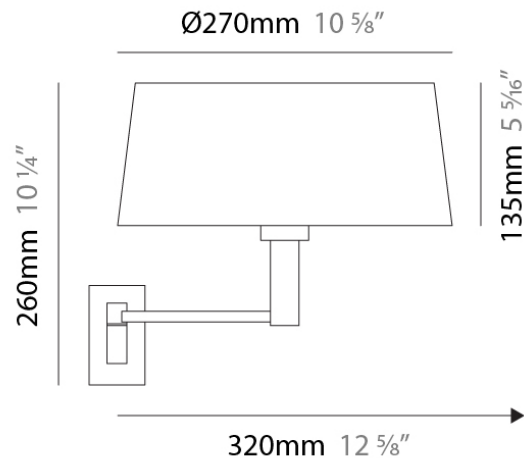

D83047-CHR

PROJECT

TYPE

NOTES

QUANTITY

DATE

GENERAL

Series: Classic

Brand: Panzeri

Division: Design

Mounting Type: Surface

Mounting Location: Wall

Subcategory: Ambient

PHYSICAL

Shape: Abstract

Length (mm): 270

Length (in): 10 ⁵/₈"

Height (mm): 260

Height (in): 10 ¹/₄"

Extension (mm): 320

Extension (in): 12 ⁵/₈"

Light Distribution: Direct / Indirect

Weight (kg): 0.835

Weight (lbs): 1.88

Diffuser: White Fireproof Fabric Shade

Fixture Finish: Chrome

Fixture Material: Metal

ELECTRICAL

Number of Lamps: 1

Lamp Type: LED Retrofit

Lamp Shape: A19

Bulb Included: Bulb Not Included

Total Output Wattage (W): 7

Max. Wattage Per Lamp (W): 7

Lamp Base: E26

Input Voltage (V): 120

LED

OPTICAL

RATINGS AND CERTIFICATIONS

Certified By: CSA Certified to UL and CSA Standards

IP rating: IP20