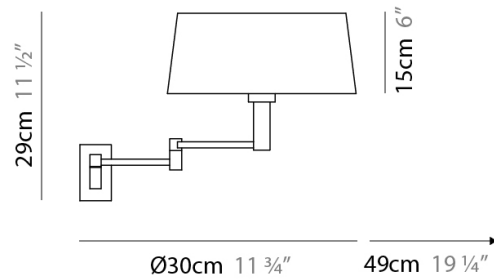

PROJECT	
TYPE	
NOTES	
QUANTITY	
DATE	

CLASSIC SURFACE

D83049-CHR

GENERAL

Series: Classic
Brand: Panzeri
Division: Design
Mounting Type: Surface
Mounting Location: Wall
Subcategory: Ambient

PHYSICAL

Shape: Abstract
Length (mm): 300
Length (in): 11 ¹³/₁₆
Height (mm): 290
Height (in): 11 ⁷/₁₆
Extension (mm): 490
Extension (in): 19 ⁵/₁₆
Light Distribution: Direct / Indirect
Weight (kg): 1.035
Weight (lbs): 2.28
Diffuser: White Fireproof Fabric Shade
Fixture Finish: Chrome
Fixture Material: Metal

ELECTRICAL

Number of Lamps: 1
Lamp Type: LED Retrofit
Lamp Shape: A19
Bulb Included: Bulb Not Included
Max. Wattage Per Lamp (W): 7
Lamp Base: E26
Input Voltage (V): 120

LED

OPTICAL

RATINGS AND CERTIFICATIONS

Certified By: CSA Certified to UL and CSA Standards
IP rating: IP20